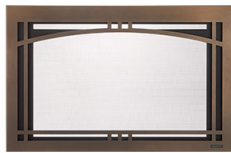

**Fronts - Non-Operable (Required to Complete)**

**Clean Screen**

CSFI35BK	Clean 35" screen front - Black	\$ 339	Y	Y	Y	14	Y
CSFI35BZ	Clean 35" screen front - Bronze	\$ 359	Y	Y	Y	14	Y

**Contemporary Arched Front**

CASFI35BK	Contemporary Arch 35" screen front - Black	\$ 359	Y	Y	Y	14	Y
CASFI35BZ	Contemporary Arch 35" screen front - Bronze	\$ 379	Y	Y	Y	14	Y

**Inside Fit**

INFIT-35-BK	Inside fit 35" screen front - BK	\$ 299	Y	Y	Y	14	Y
-------------	----------------------------------	--------	---	---	---	----	---

Clean Screen

Contemporary Arched Front

Inside Fit

**Metal Surrounds (Required to Complete)**

**Custom Surround**

MI35-5040CS-BK	On site 35" customizable surround - 50" w x 40" h (comes 4 sided with a 5" bottom, can be trimmed to make 3 sided)	\$ 399	Y	Y	Y	14	Y
CUST-SRND-MI	Custom surround metal inserts (see custom surround order form for details)	\$ 709	14	14	21	14	Y